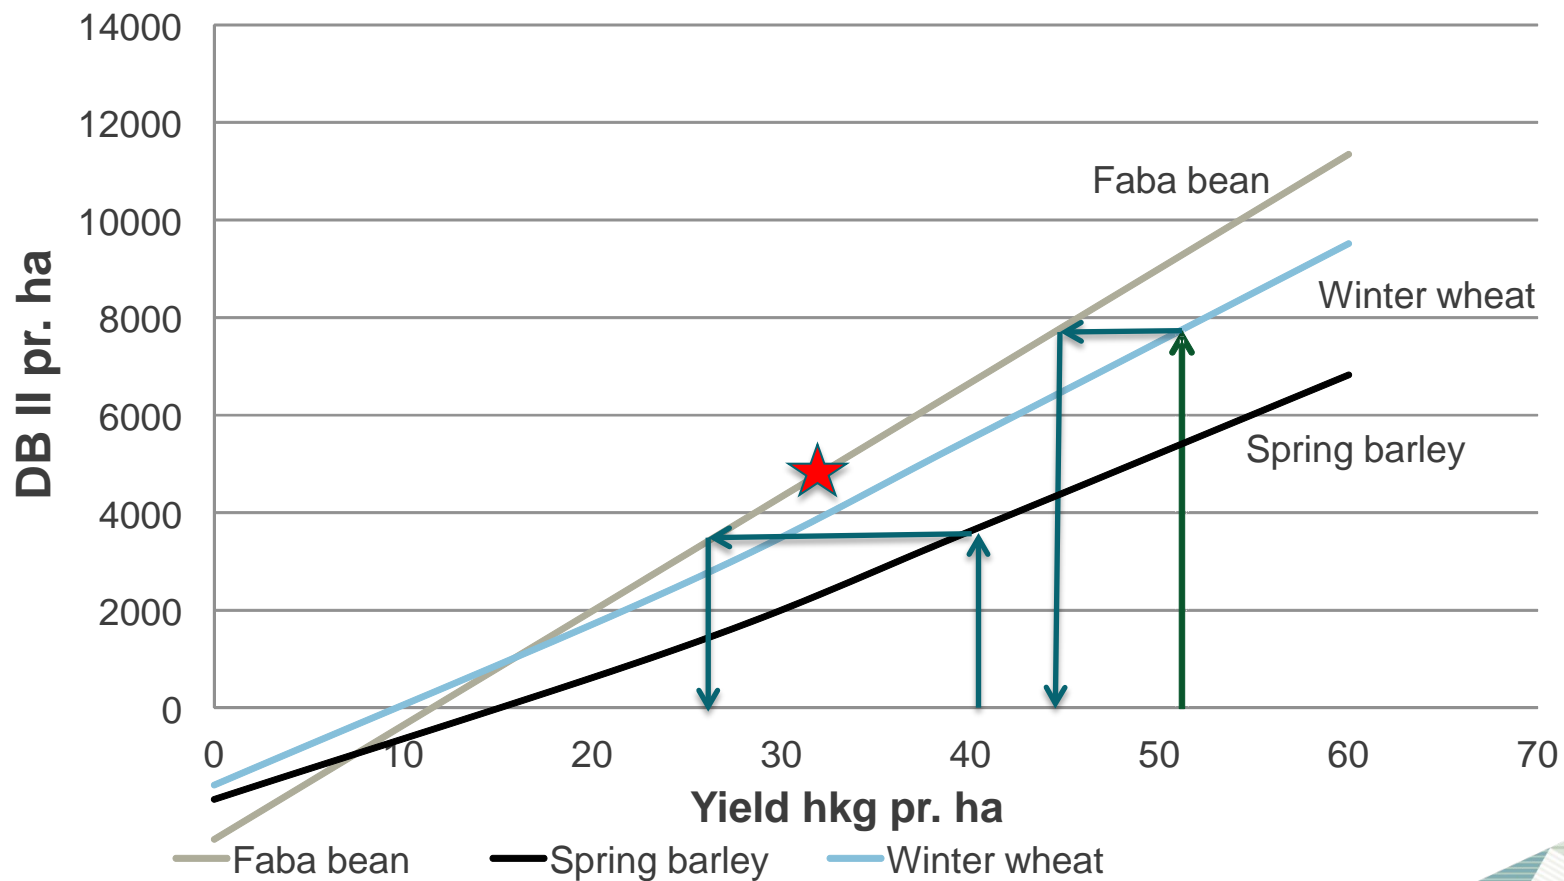

København 29. januar 2015

Inger Bertelsen

Økologi

FABA BEAN CULTIVATION IN DENMARK

GRAIN LEGUMES IN DENMARK

FABA BEANS – POTENTIAL

- Demand for feed is growing
- The most stable grain legume under Danish conditions
- Outcome for the farmer – as good as spring barley
- Of interest for conventional farmers to meet the CAP demand for greening (more than one crop)
- Good precrop
- Easy harvest and no lodging compared to field pea

FABA BEAN – FIELD PEA

6 conventional trials 2010-2012, 4 organic trials 2010-2011

Hestebønne

Markært

■ Konventionel ■ Økologisk

FABA BEANS - CONVENTIONAL FIELD TRIALS

MARGIN FOR THE CONVENTIONAL FARMER

— Spring barley — Faba bean — 2. Year winter wheat

FABA BEANS - ORGANIC FIELD TRIALS

MARGIN FOR THE ORGANIC FARMER

SEVEN RULES FOR GROWING FABA BEANS

- No perennial weed
- Good crop rotation – 5 year distance
- Only on clay soil with good water capacity or irrigated sandy soil
- Yearly sowing
- At least 40-50 plant pr. m²
- Deep sowing – 8 cm
- Choose the right variety

* Tkv. 500, markspiring 90 pct.,
 Konventionelt; udsæd 3,20 kr. pr. kg, afgrødepris 1,90 kr. pr. hkg
 Økologisk; udsæd 5,50 kr. pr. kg, afgrødepris 2,80 kr. pr. hkg

HARVEST TIME

	Date for maturity in trials
2010	6.-15. sept.
2011	5.-16. sept.
2012	15. sept. – 1. okt.
2013	25.-30. aug.
2014	14.-19. aug.