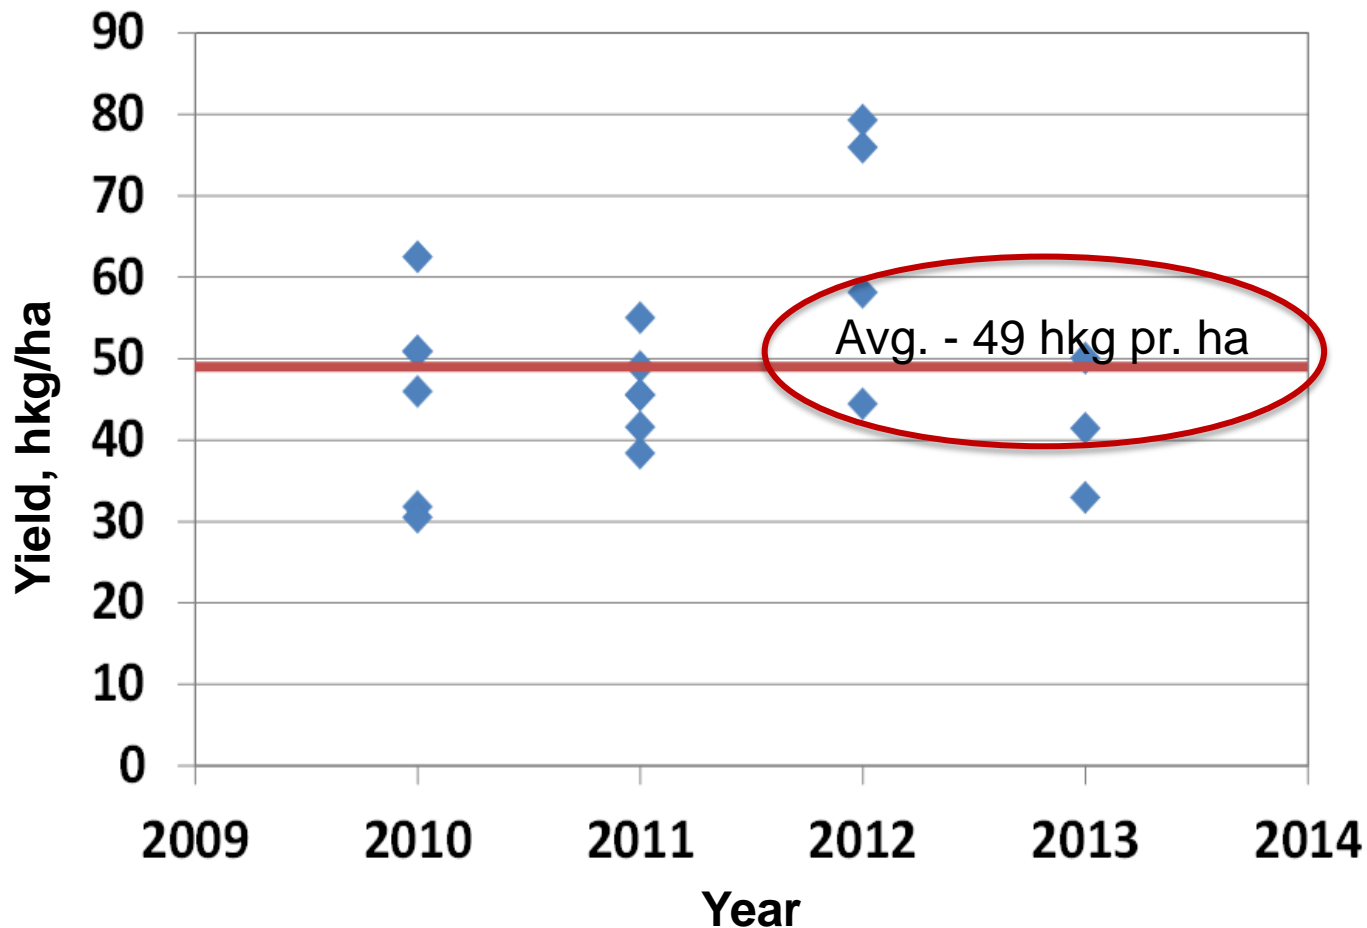

København 29. januar 2015

Inger Bertelsen

Økologi

FABA BEAN CULTIVATION IN DENMARK

GRAIN LEGUMES IN DENMARK

FABA BEANS – POTENTIAL

- Demand for feed is growing
- The most stable grain legume under Danish conditions
- Outcome for the farmer – as good as spring barley
- Of interest for conventional farmers to meet the CAP demand for greening (more than one crop)
- Good precrop
- Easy harvest and no lodging compared to field pea

FABA BEAN – FIELD PEA

6 conventional trials 2010-2012, 4 organic trials 2010-2011

Hestebønne

Markært

■ Konventionel ■ Økologisk

FABA BEANS - CONVENTIONAL FIELD TRIALS

MARGIN FOR THE CONVENTIONAL FARMER

— Spring barley — Faba bean — 2. Year winter wheat

FABA BEANS - ORGANIC FIELD TRIALS

MARGIN FOR THE ORGANIC FARMER

SEVEN RULES FOR GROWING FABA BEANS

- No perennial weed
- Good crop rotation – 5 year distance
- Only on clay soil with good water capacity or irrigated sandy soil
- Yearly sowing
- At least 40-50 plant pr. m²
- Deep sowing – 8 cm
- Choose the right variety