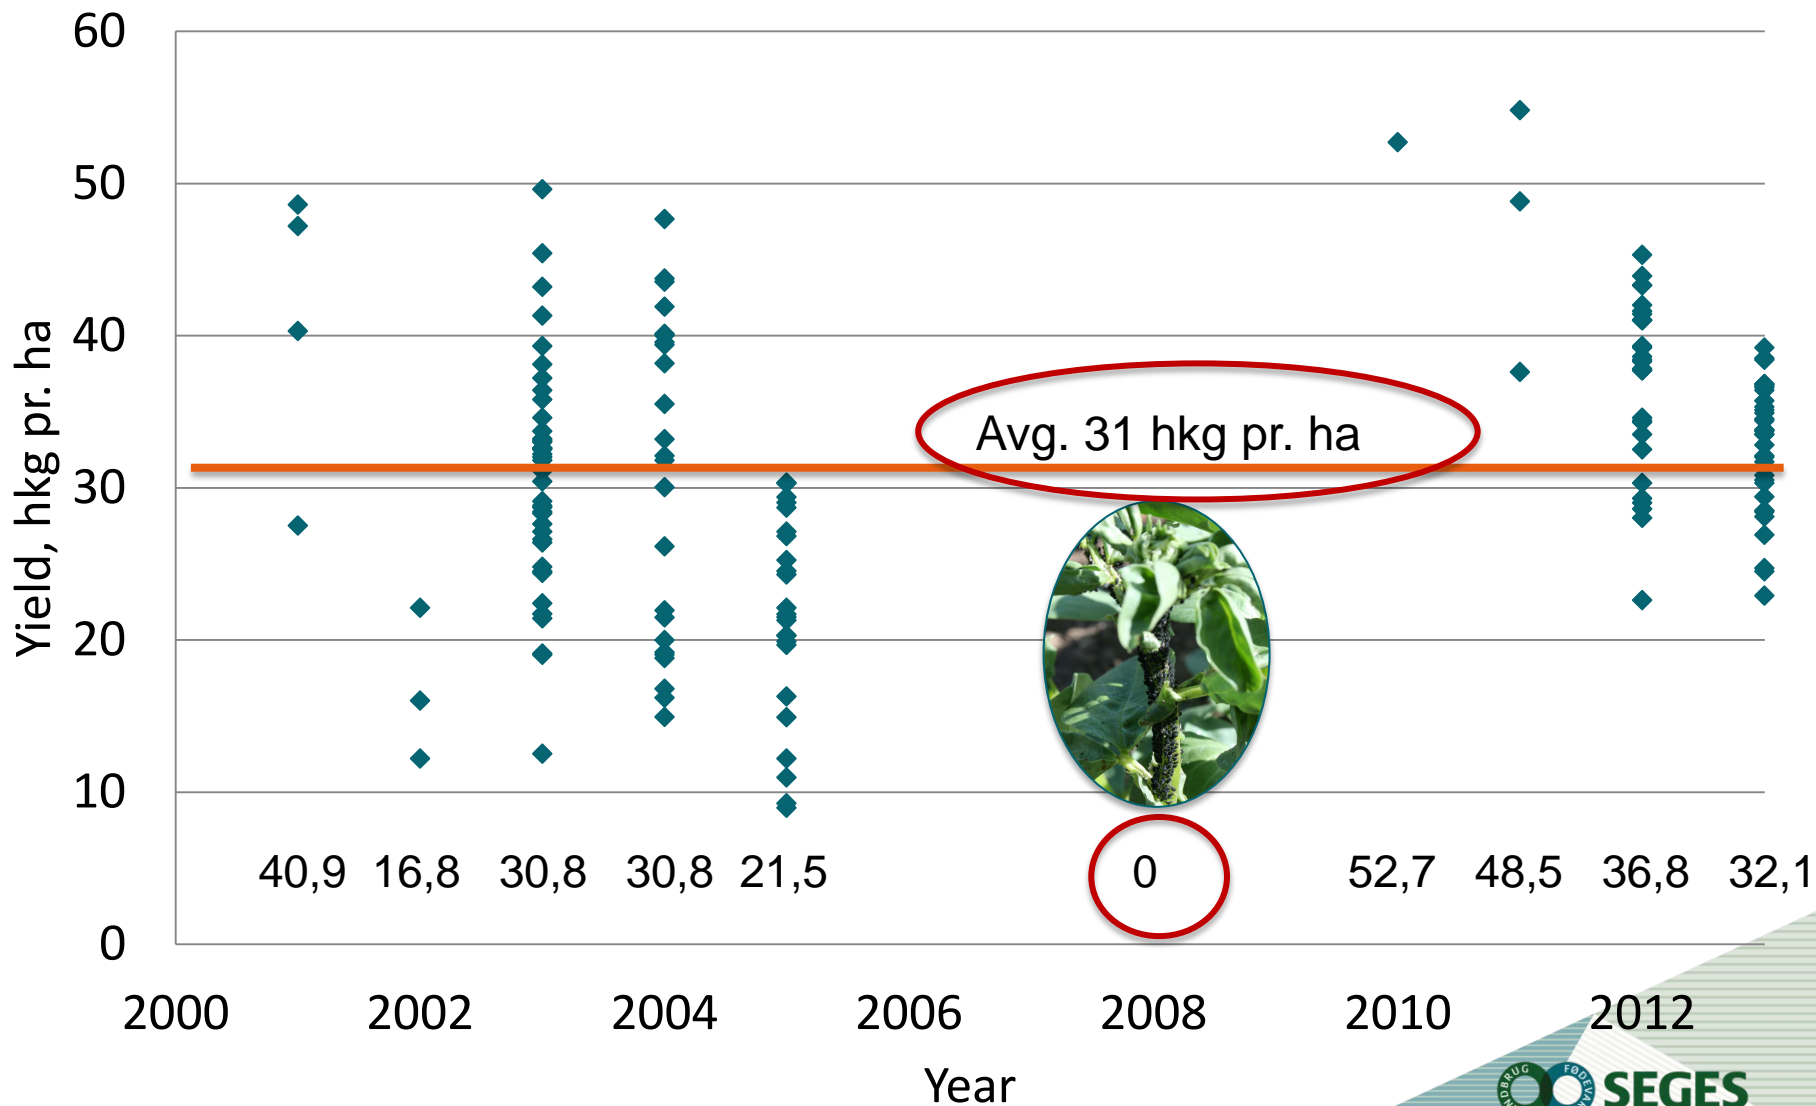

København 29. januar 2015

Inger Bertelsen

Økologi

FABA BEAN CULTIVATION IN DENMARK

GRAIN LEGUMES IN DENMARK

FABA BEANS – POTENTIAL

- Demand for feed is growing
- The most stable grain legume under Danish conditions
- Outcome for the farmer – as good as spring barley
- Of interest for conventional farmers to meet the CAP demand for greening (more than one crop)
- Good precrop
- Easy harvest and no lodging compared to field pea

FABA BEAN – FIELD PEA

6 conventional trials 2010-2012, 4 organic trials 2010-2011

Hestebønne

Markært

■ Konventionel ■ Økologisk

FABA BEANS - CONVENTIONAL FIELD TRIALS

MARGIN FOR THE CONVENTIONAL FARMER

— Spring barley — Faba bean — 2. Year winter wheat

FABA BEANS - ORGANIC FIELD TRIALS

MARGIN FOR THE ORGANIC FARMER

SEVEN RULES FOR GROWING FABA BEANS

- No perennial weed
- Good crop rotation – 5 year distance
- Only on clay soil with good water capacity or irrigated sandy soil
- Yearly sowing
- At least 40-50 plant pr. m²
- Deep sowing – 8 cm
- Choose the right variety

* Tkv. 500, markspiring 90 pct.,
 Konventionelt; udsæd 3,20 kr. pr. kg, afgrødepris 1,90 kr. pr. hkg
 Økologisk; udsæd 5,50 kr. pr. kg, afgrødepris 2,80 kr. pr. hkg

HARVEST TIME

	Date for maturity in trials
2010	6.-15. sept.
2011	5.-16. sept.
2012	15. sept. – 1. okt.
2013	25.-30. aug.
2014	14.-19. aug.