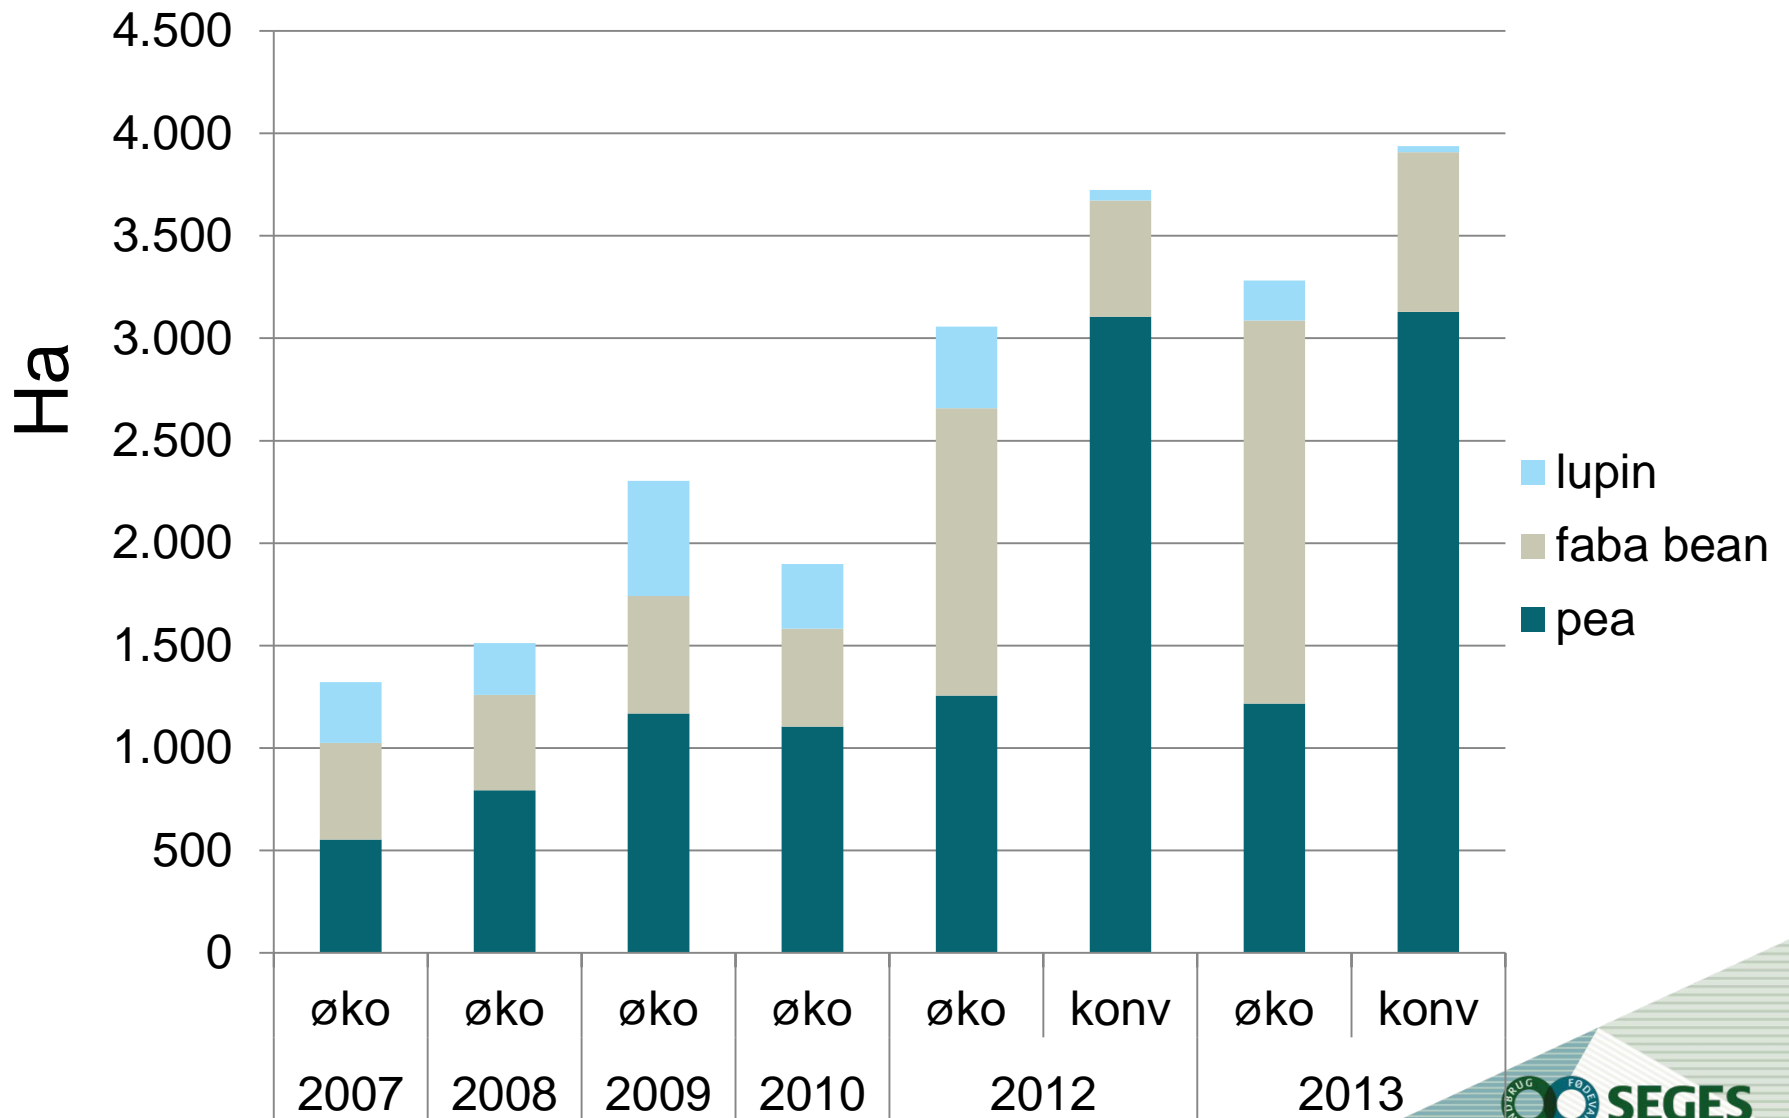

København 29. januar 2015

Inger Bertelsen

Økologi

FABA BEAN CULTIVATION IN DENMARK

GRAIN LEGUMES IN DENMARK

FABA BEANS – POTENTIAL

- Demand for feed is growing
- The most stable grain legume under Danish conditions
- Outcome for the farmer – as good as spring barley
- Of interest for conventional farmers to meet the CAP demand for greening (more than one crop)
- Good precrop
- Easy harvest and no lodging compared to field pea

FABA BEAN – FIELD PEA

6 conventional trials 2010-2012, 4 organic trials 2010-2011

Hestebønne

Markært

■ Konventionel ■ Økologisk

FABA BEANS - CONVENTIONAL FIELD TRIALS

MARGIN FOR THE CONVENTIONAL FARMER

— Spring barley — Faba bean — 2. Year winter wheat

FABA BEANS - ORGANIC FIELD TRIALS

MARGIN FOR THE ORGANIC FARMER

SEVEN RULES FOR GROWING FABA BEANS

- No perennial weed
- Good crop rotation – 5 year distance
- Only on clay soil with good water capacity or irrigated sandy soil
- Yearly sowing
- At least 40-50 plant pr. m²
- Deep sowing – 8 cm
- Choose the right variety

* Tkv. 500, markspiring 90 pct.,
 Konventionelt; udsæd 3,20 kr. pr. kg, afgrødepris 1,90 kr. pr. hkg
 Økologisk; udsæd 5,50 kr. pr. kg, afgrødepris 2,80 kr. pr. hkg

HARVEST TIME

	Date for maturity in trials
2010	6.-15. sept.
2011	5.-16. sept.
2012	15. sept. – 1. okt.
2013	25.-30. aug.
2014	14.-19. aug.