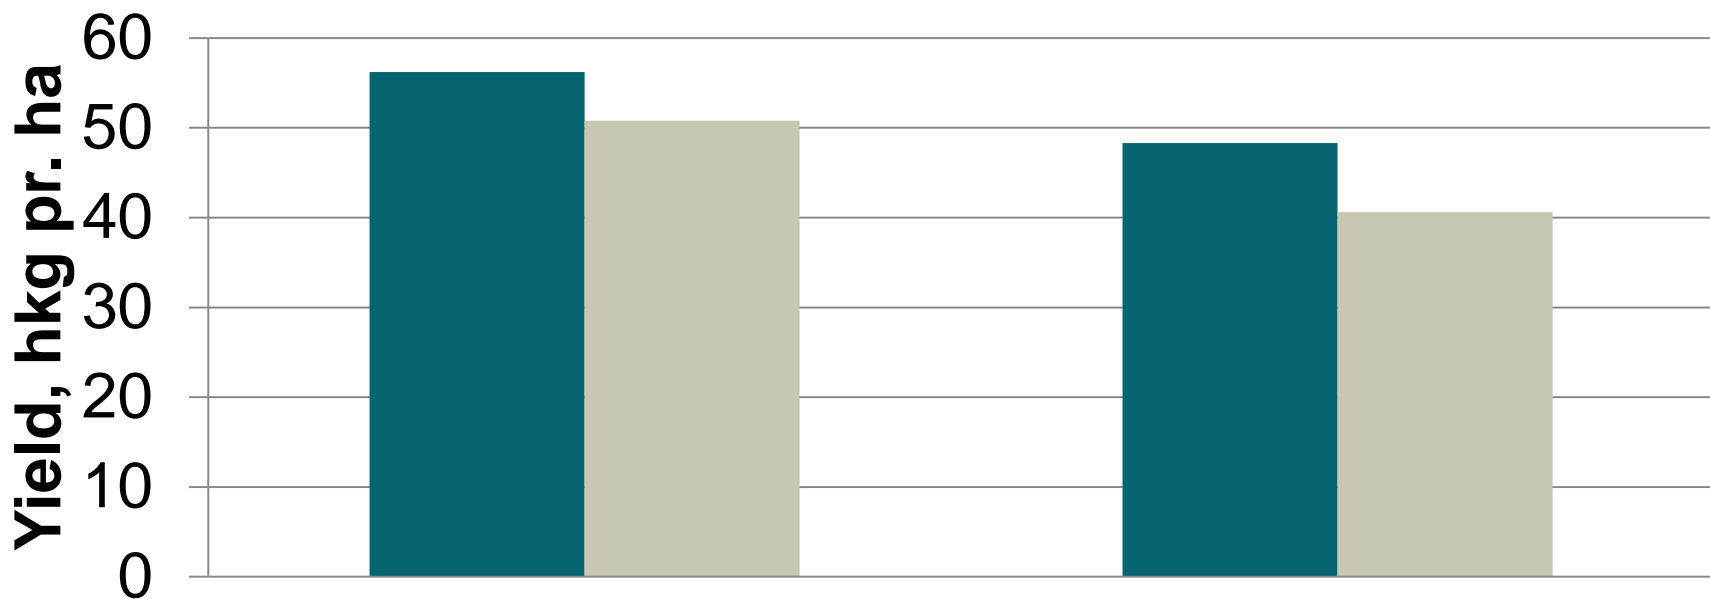

København 29. januar 2015

Inger Bertelsen

Økologi

FABA BEAN CULTIVATION IN DENMARK

GRAIN LEGUMES IN DENMARK

FABA BEANS – POTENTIAL

- Demand for feed is growing
- The most stable grain legume under Danish conditions
- Outcome for the farmer – as good as spring barley
- Of interest for conventional farmers to meet the CAP demand for greening (more than one crop)
- Good precrop
- Easy harvest and no lodging compared to field pea

FABA BEAN – FIELD PEA

6 conventional trials 2010-2012, 4 organic trials 2010-2011

Hestebønne

Markært

■ Konventionel ■ Økologisk

FABA BEANS - CONVENTIONAL FIELD TRIALS

MARGIN FOR THE CONVENTIONAL FARMER

— Spring barley — Faba bean — 2. Year winter wheat

FABA BEANS - ORGANIC FIELD TRIALS

MARGIN FOR THE ORGANIC FARMER

SEVEN RULES FOR GROWING FABA BEANS

- No perennial weed
- Good crop rotation – 5 year distance
- Only on clay soil with good water capacity or irrigated sandy soil
- Yearly sowing
- At least 40-50 plant pr. m²
- Deep sowing – 8 cm
- Choose the right variety