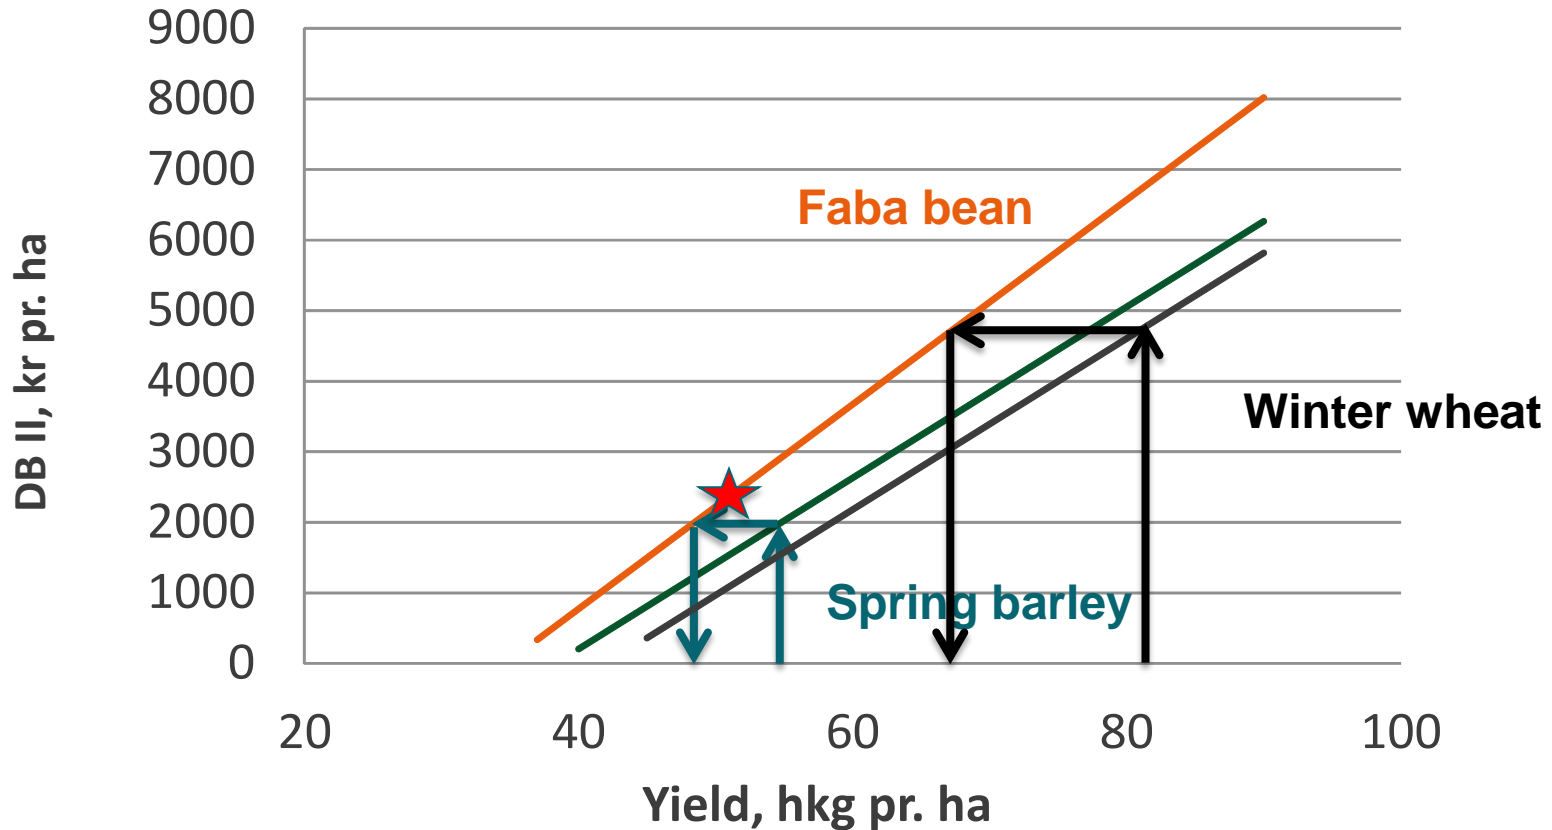

København 29. januar 2015

Inger Bertelsen

Økologi

FABA BEAN CULTIVATION IN DENMARK

GRAIN LEGUMES IN DENMARK

FABA BEANS – POTENTIAL

- Demand for feed is growing
- The most stable grain legume under Danish conditions
- Outcome for the farmer – as good as spring barley
- Of interest for conventional farmers to meet the CAP demand for greening (more than one crop)
- Good precrop
- Easy harvest and no lodging compared to field pea

FABA BEAN – FIELD PEA

6 conventional trials 2010-2012, 4 organic trials 2010-2011

Hestebønne

Markært

■ Konventionel ■ Økologisk

FABA BEANS - CONVENTIONAL FIELD TRIALS

MARGIN FOR THE CONVENTIONAL FARMER

— Spring barley — Faba bean — 2. Year winter wheat

FABA BEANS - ORGANIC FIELD TRIALS

MARGIN FOR THE ORGANIC FARMER

SEVEN RULES FOR GROWING FABA BEANS

- No perennial weed
- Good crop rotation – 5 year distance
- Only on clay soil with good water capacity or irrigated sandy soil
- Yearly sowing
- At least 40-50 plant pr. m²
- Deep sowing – 8 cm
- Choose the right variety